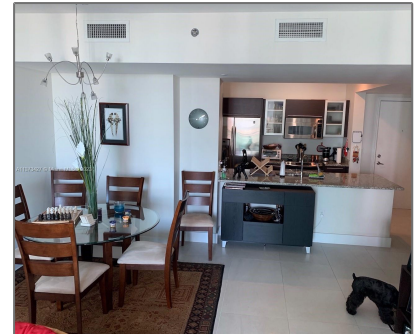

Residential Lease For Rent

1,120 Sqft - 951 Brickell Ave # 4005, Miami,
Florida 33131

Basic [Details](#)

Property Type: **Residential Lease**

Listing Type: **For Rent**

Listing ID: **A11373427**

Price: **\$4,700**

City: **Miami**

Zipcode: **33131**

Street: **951 Brickell Ave #
4005**

Features

Swimming Pool: [Other](#)

View: [Other](#)

Furnished: [Unfurnished](#)

Building Name: **THE PLAZA 901
BRICKELL**