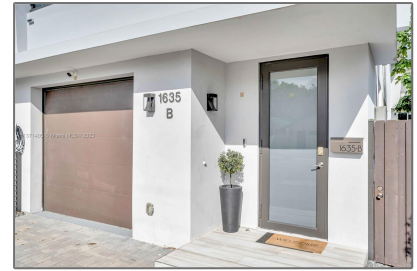

# Residential Lease For Rent

1,967 Sqft - 1635 SW 19th Ter # B, Miami, Florida 33145