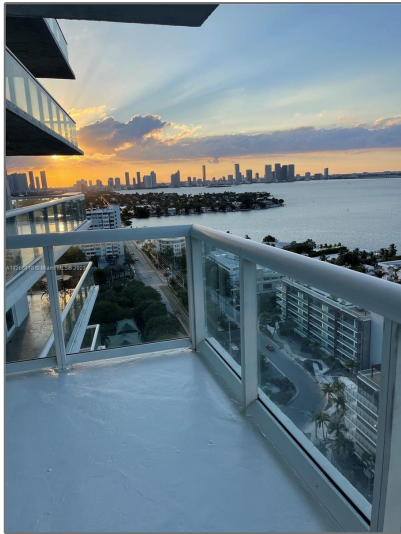

Residential Lease For Rent

1,463 Sqft - 10 Venetian Way # 2202, Miami Beach, Florida 33139

Basic [Details](#)

Property Type: **Residential Lease**

Listing Type: **For Rent**

Listing ID: **A11366118**

Price: **\$7,600**

City: **Miami Beach**

Zipcode: **33139**

Street: **10 Venetian Way # 2202**

Features

✓ Swimming Pool: **In Ground**

✓ Heating System: **Central**

✓ Cooling System: **Central Air**

✓ Furnished: **Partially**