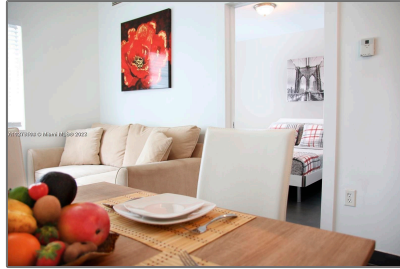

Residential Lease For Rent

374 Sqft - 1600 Euclid Ave # 101, Miami Beach,
Florida 33139

Basic [Details](#)

Property Type: **Residential Lease**

Listing Type: **For Rent**

Listing ID: **A11373114**

Price: **\$2,150**