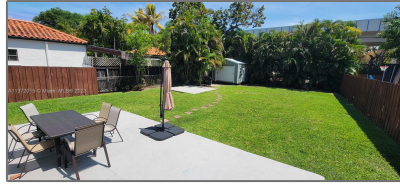

Residential Lease For Rent

1,588 Sqft - 3685 SW 1st Ave, Miami, Florida
33145

Basic [Details](#)

| | |
|-----------------|--------------------------|
| Property Type: | Residential Lease |
| Listing Type: | For Rent |
| Listing ID: | A11372015 |
| Price: | \$4,700 |
| Bedrooms: | 4 |
| Bathrooms: | 3 |
| Square Footage: | 1,588 Sqft |
| Year Built: | 1950 |
| Lot Area: | 7,500 Sqft |