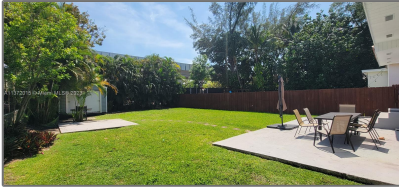

Residential Lease For Rent

1,588 Sqft - 3685 SW 1st Ave, Miami, Florida
33145

Basic [Details](#)

| | |
|-----------------|--------------------------|
| Property Type: | Residential Lease |
| Listing Type: | For Rent |
| Listing ID: | A11372015 |
| Price: | \$4,700 |
| Bedrooms: | 4 |
| Bathrooms: | 3 |
| Square Footage: | 1,588 Sqft |
| Year Built: | 1950 |
| Lot Area: | 7,500 Sqft |

Address [Map](#)

| | |
|----------------|----------------------------|
| Country: | US |
| State: | FL |
| County: | Miami-Dade County |
| City: | Miami |
| Zipcode: | 33145 |
| Street: | 3685 SW 1st Ave |
| Building Name: | EAST SHENANDOAH |
| Floor Number: | 0 |