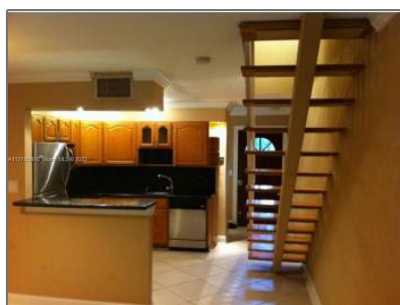

Residential Lease For Rent

1,110 Sqft - 15385 S Dixie Hwy # 4, Palmetto Bay, Florida 33157

Basic [Details](#)

Property Type: **Residential Lease**

Listing Type: **For Rent**

Listing ID: **A11371526**

Price: **\$2,200**