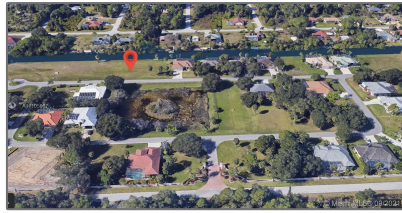

Land/boat Docks For Sale

- 2580 Pebble Creek Pl, Port Charlotte, Florida
33948

Basic [Details](#)

Property Type:	Land/boat Docks
Listing Type:	For Sale
Listing ID:	A11105067
Price:	\$149,900
Lot Area:	11,390 Sqft

Features

View: [Canal View](#)

Address [Map](#)

Country:	US
State:	FL
County:	Charlotte County
City:	Port Charlotte
Zipcode:	33948
Street:	2580 Pebble Creek Pl
Building Name:	Port Charlotte Sect 31
Floor Number:	0
Longitude:	W83° 50' 10.1"
Latitude:	N26° 59' 26.1"