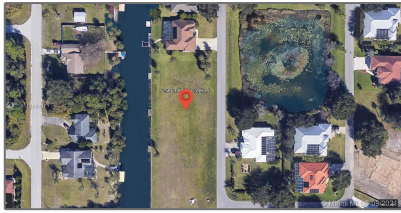

Land/boat Docks For Sale

- 2580 Pebble Creek Pl, Port Charlotte, Florida
33948

Basic [Details](#)

Property Type:	Land/boat Docks
Listing Type:	For Sale
Listing ID:	A11105067
Price:	\$149,900
Lot Area:	11,390 Sqft

Features

View: [Canal View](#)

Address [Map](#)

Country:	US
State:	FL
County:	Charlotte County
City:	Port Charlotte
Zipcode:	33948
Street:	2580 Pebble Creek Pl
Building Name:	Port Charlotte Sect 31
Floor Number:	0
Longitude:	W83° 50' 10.1"
Latitude:	N26° 59' 26.1"