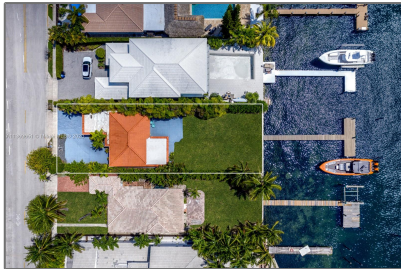

Residential Lease For Rent

999 Sqft - 1040 Stillwater Dr, Miami Beach,
Florida 33141

Basic [Details](#)

Property Type: **Residential Lease**

Listing Type: **For Rent**

Listing ID: **A11369651**

Price: **\$8,250**

Bedrooms: **2**

Bathrooms: **2**

Square Footage: **999 Sqft**

Year Built: **1949**

Lot Area: **8,000 Sqft**

Address [Map](#)

Country: **US**

State: **FL**

County: **Miami-Dade County**

City: **Miami Beach**

Zipcode: **33141**

Street: **1040 Stillwater Dr**

Building Name: **BISCAYNE
BEACH-2ND ADDN**

Floor Number: **0**

Longitude: **W81° 52' 9.8"**

Features