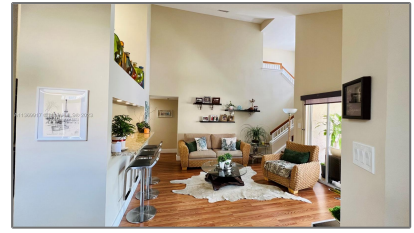

Residential Lease For Rent

1,084 Sqft - 10451 SW 157th Pl # 201, Miami,
Florida 33196

Basic [Details](#)

Property Type: **Residential Lease**

Listing Type: **For Rent**

Listing ID: **A11369917**

Price: **\$2,600**