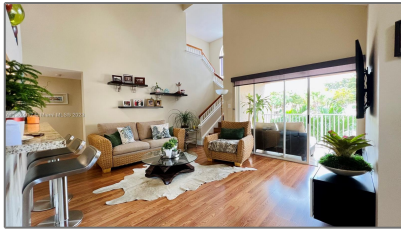

Residential Lease For Rent

1,084 Sqft - 10451 SW 157th Pl # 201, Miami,
Florida 33196

Basic [Details](#)

Property Type: **Residential Lease**

Listing Type: **For Rent**

Listing ID: **A11369917**

Price: **\$2,600**