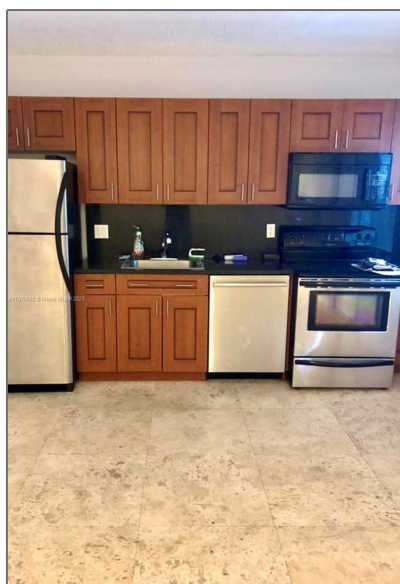

Residential For Sale

733 Sqft - 1470 N Dixie Hwy # 33, Fort Lauderdale, Florida 33304

Basic [Details](#)

Property Type: **Residential**

Listing Type: **For Sale**

Listing ID: **A11370562**

Price: **\$219,000**