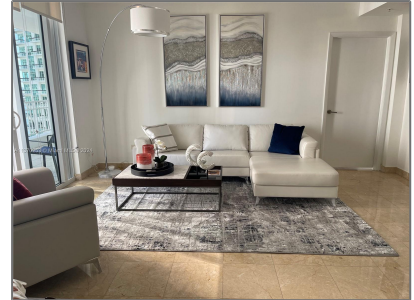

Residential Lease For Rent

1,303 Sqft - 801 Brickell Key Blvd # 1610, Miami, Florida 33131

Basic [Details](#)

Property Type: **Residential Lease**

Listing Type: **For Rent**

Listing ID: **A11370253**

Price: **\$5,800**

City: **Miami**

Zipcode: **33131**

Street: **801 Brickell Key Blvd # 1610**

Building Name: **COURTS BRICKELL KEY CONDO**

Floor Number: **0**

Longitude: **W81° 48' 48"**

Features

Swimming Pool: [Community, Hot Tub](#)