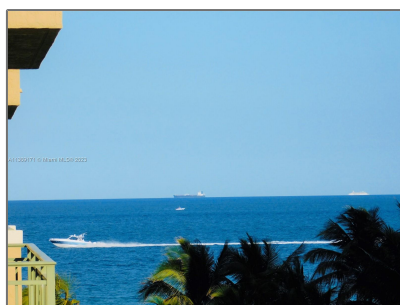

Residential Lease For Rent

1,200 Sqft - 2080 S Ocean Dr # 509, Hallandale Beach, Florida 33009

Basic [Details](#)

Property Type: **Residential Lease**

Listing Type: **For Rent**

Listing ID: **A11369171**

Price: **\$3,500**

✓ View: **Ocean**

✓ Patio: **Open Balcony**

✓ Furnished: **Furnished**

Address [Map](#)

Country: **US**

State: **FL**

County: **Broward County**

City: **Hallandale Beach**