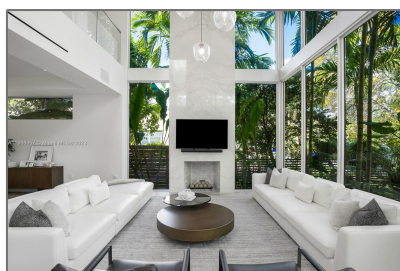

Residential Lease For Rent

4,235 Sqft - 1814 Opechee Dr, Miami, Florida
33133

Basic [Details](#)

Property Type: **Residential Lease**

Listing Type: **For Rent**

Listing ID: **A11368357**

Price: **\$38,000**