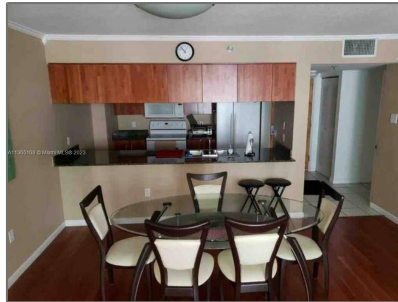

Residential Lease For Rent

825 Sqft - 1200 Brickell Bay Dr # 3008, Miami, Florida 33131

Basic [Details](#)

Property Type: **Residential Lease**

Listing Type: **For Rent**

Listing ID: **A11365108**

Price: **\$2,950**

City: **Miami**

Zipcode: **33131**

Street: **1200 Brickell Bay
Dr # 3008**

Building Name: **THE CLUB AT
BRICKELL BAY**

Floor Number: **0**

Longitude: **W81° 48' 36.2"**

Features

Swimming Pool: **Community**