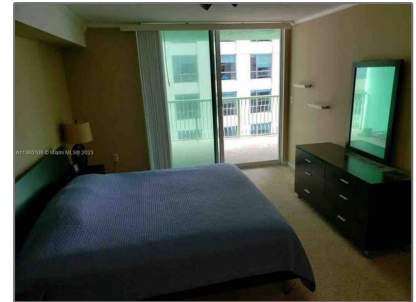

Residential Lease For Rent

825 Sqft - 1200 Brickell Bay Dr # 3008, Miami, Florida 33131

Basic [Details](#)

Property Type: **Residential Lease**

Listing Type: **For Rent**

Listing ID: **A11365108**

Price: **\$2,950**

Bedrooms: **1**

Bathrooms: **1**

Square Footage: **825 Sqft**

Year Built: **2005**

Address [Map](#)

Country: **US**

State: **FL**

County: **Miami-Dade County**

City: **Miami**

Zipcode: **33131**

Street: **1200 Brickell Bay
Dr # 3008**

Building Name: **THE CLUB AT
BRICKELL BAY**

Floor Number: **0**

Longitude: **W81° 48' 36.2"**

Features

Swimming Pool: **Community**