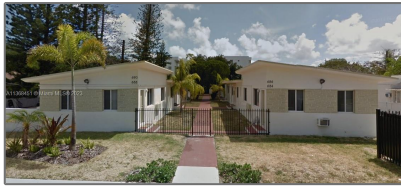

Residential Lease For Rent

324 Sqft - 686 NE 85th St # 1B, Miami, Florida
33138

Basic [Details](#)

Property Type:	Residential Lease
Listing Type:	For Rent
Listing ID:	A11368451
Price:	\$1,200
Bathrooms:	1
Square Footage:	324 Sqft
Year Built:	1952

Address [Map](#)

Country:	US
State:	FL
County:	Miami-Dade County
City:	Miami
Zipcode:	33138
Street:	686 NE 85th St # 1B
Building Name:	BISCAYNE HEIGHTS
Floor Number:	0
Longitude:	W81° 48' 59.9"
Latitude:	N25° 51' 12.2"