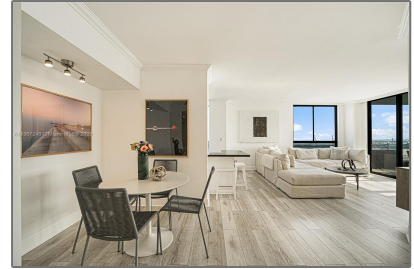

Residential Lease For Rent

1,262 Sqft - 1330 West Ave # 3102, Miami Beach, Florida 33139

Basic [Details](#)

Property Type: **Residential Lease**

Listing Type: **For Rent**

Listing ID: **A11367248**

Price: **\$4,950**

City: **Miami Beach**

Zipcode: **33139**

Street: **1330 West Ave #
3102**

Building Name: **THE WAVERLY AT
SOUTH BEAC**

Floor Number: **0**

Longitude: **W81° 51' 27.2"**

Features

✓ Swimming Pool: **Heated, Hot Tub, Above Ground**