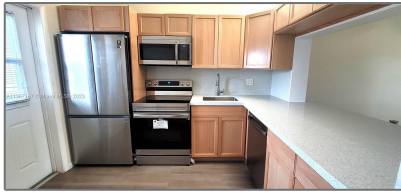

## Basic [Details](#)

Property Type:	<b>Residential</b>
Listing Type:	<b>For Sale</b>
Listing ID:	<b>A11367187</b>
Price:	<b>\$185,000</b>
Bedrooms:	<b>1</b>
Bathrooms:	<b>1</b>
Half Bathrooms:	<b>1</b>
Square Footage:	<b>727 Sqft</b>
Year Built:	<b>1969</b>