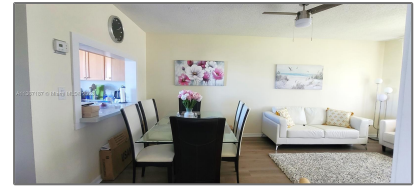

## Basic [Details](#)

Property Type:	<b>Residential</b>
Listing Type:	<b>For Sale</b>
Listing ID:	<b>A11367187</b>
Price:	<b>\$185,000</b>
Bedrooms:	<b>1</b>
Bathrooms:	<b>1</b>
Half Bathrooms:	<b>1</b>
Square Footage:	<b>727 Sqft</b>
Year Built:	<b>1969</b>