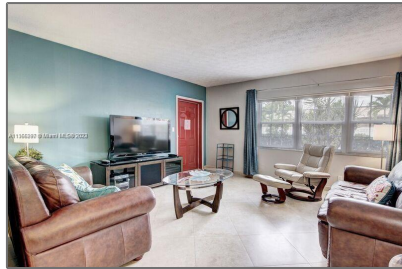

Residential Lease For Rent

940 Sqft - 221 SE 9th Ave # 112, Pompano Beach, Florida 33060

Basic [Details](#)

Property Type: **Residential Lease**

Listing Type: **For Rent**

Listing ID: **A11366997**

Price: **\$1,800**