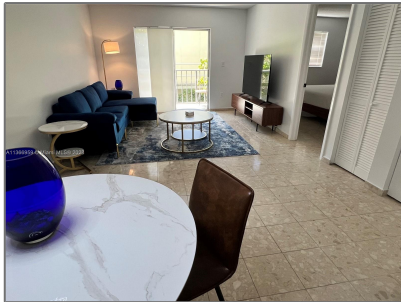

Residential Lease For Rent

685 Sqft - 1605 Meridian Ave # 202, Miami Beach, Florida 33139

Basic [Details](#)

Property Type: **Residential Lease**

Listing Type: **For Rent**

Listing ID: **A11366959**

Price: **\$2,800**