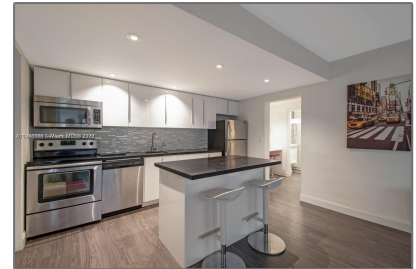

Residential Lease For Rent

600 Sqft - 1117 Meridian Ave # 1117, Miami Beach, Florida 33139

Basic [Details](#)

Property Type:	Residential Lease
Listing Type:	For Rent
Listing ID:	A11366166
Price:	\$2,500
Bedrooms:	1
Bathrooms:	1
Square Footage:	600 Sqft
Year Built:	1956