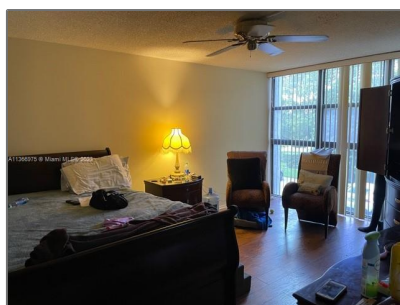

Residential For Sale

1,130 Sqft - 400 Leslie Dr # 229, Hallandale Beach, Florida 33009

Basic [Details](#)

Property Type: **Residential**

Listing Type: **For Sale**

Listing ID: **A11366975**

Price: **\$269,500**