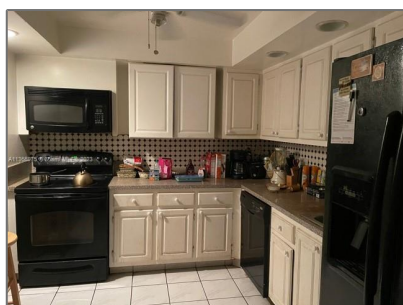

Residential For Sale

1,130 Sqft - 400 Leslie Dr # 229, Hallandale Beach, Florida 33009

Basic [Details](#)

Property Type: **Residential**

Listing Type: **For Sale**

Listing ID: **A11366975**

Price: **\$269,500**