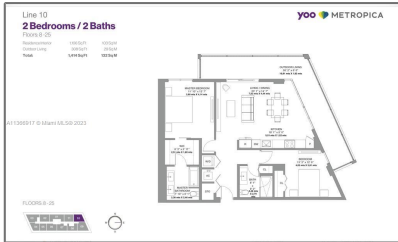

# Residential Lease For Rent

1,003 Sqft - 2000 Metropica Way # 1410, Sunrise, Florida 33323

## Basic Details

Property Type: **Residential Lease**

Listing Type: **For Rent**

Listing ID: **A11366917**

Price: **\$3,650**

Bedrooms: **2**

Bathrooms: **2**

Square Footage: **1,003 Sqft**

Floor Number: **0**