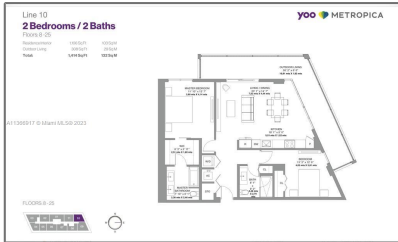

Residential Lease For Rent

1,003 Sqft - 2000 Metropica Way # 1410, Sunrise, Florida 33323

Basic Details

Property Type: **Residential Lease**

Listing Type: **For Rent**

Listing ID: **A11366917**

Price: **\$3,650**

Bedrooms: **2**

Bathrooms: **2**

Square Footage: **1,003 Sqft**

Year Built: **2020**

Address Map

Country: **US**

State: **FL**

County: **Broward County**

City: **Sunrise**

Zipcode: **33323**

Street: **2000 Metropica Way # 1410**

Building Name: **METROPICA NORTH TOWER ONE**

Floor Number: **0**

Features

Pet Allowed:

[Restrictions Or Possible Restrictions](#)