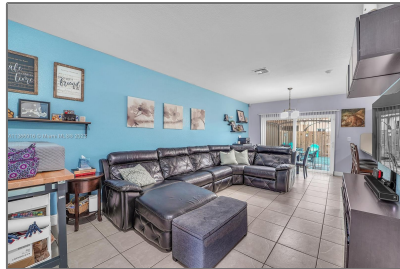

## Basic [Details](#)

Property Type:	<b>Residential</b>
Listing Type:	<b>For Sale</b>
Listing ID:	<b>A11366916</b>
Price:	<b>\$350,000</b>
Bedrooms:	<b>2</b>
Bathrooms:	<b>2</b>
Half Bathrooms:	<b>1</b>
Square Footage:	<b>1,150 Sqft</b>
Year Built:	<b>2004</b>