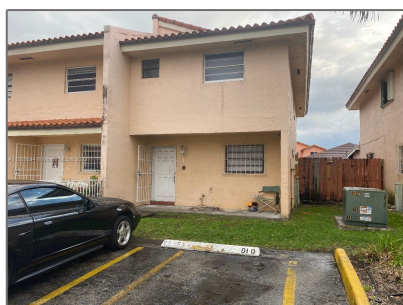

Residential For Sale

1,173 Sqft - 550 SW 115th Ave, Sweetwater,
Florida 33174

Basic [Details](#)

Property Type: **Residential**

Listing Type: **For Sale**

Listing ID: **A11366694**

Price: **\$335,000**

Bedrooms: **3**

Bathrooms: **2**

Half Bathrooms: **1**

Square Footage: **1,173 Sqft**

Year Built: **1987**

Address [Map](#)

Country: **US**

State: **FL**

County: **Miami-Dade County**

City: **Sweetwater**

Zipcode: **33174**

Street: **550 SW 115th Ave**

Building Name: **SWEETWATER
CREEK CONDO**

Floor Number: **0**

Features

✓	Heating System:	Central
✓	Cooling System:	Central Air
✓	Pet Allowed:	Restrictions Or Possible Restrictions