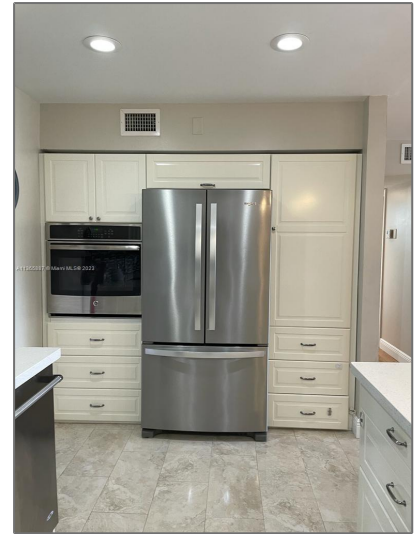

Residential Lease For Rent

1,078 Sqft - 13870 Oneida Dr # D2, Delray Beach, Florida 33446

Basic [Details](#)

Property Type: **Residential Lease**

Listing Type: **For Rent**

Listing ID: **A11365887**

Price: **\$2,250**