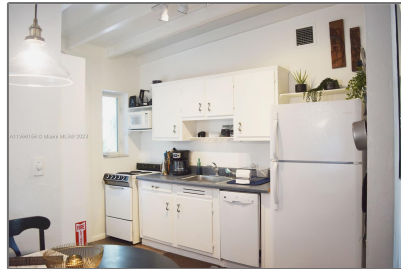

Residential Lease For Rent

720 Sqft - 1721 SW 13th Ct # 1721, Fort Lauderdale, Florida 33312

Basic [Details](#)

Property Type: **Residential Lease**

Listing Type: **For Rent**

Listing ID: **A11366158**

Price: **\$3,000**