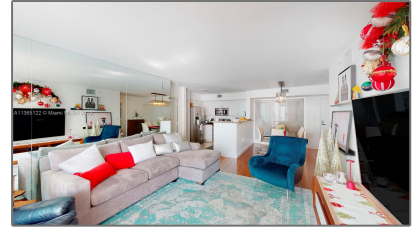

Residential Lease For Rent

1,140 Sqft - 1155 Brickell Bay Dr # 1209, Miami, Florida 33131

Basic [Details](#)

Property Type: **Residential Lease**

Listing Type: **For Rent**

Listing ID: **A11365122**

Price: **\$4,500**