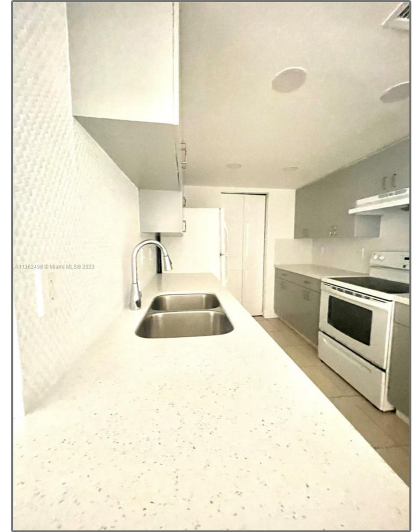

Residential Lease For Rent

1,247 Sqft - 1500 S Crestwood Ct S # 1505, Royal Palm Beach, Florida 33411

Basic [Details](#)

Property Type: **Residential Lease**

Listing Type: **For Rent**

Listing ID: **A11362498**