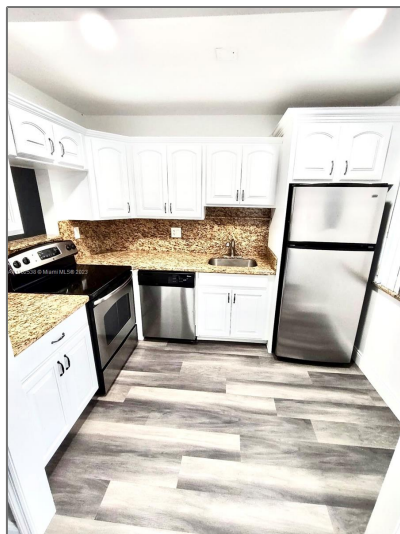

Residential Lease For Rent

1,000 Sqft - 139 Sparrow Dr # 5F, Royal Palm Beach, Florida 33411

Basic [Details](#)

Property Type:	Residential Lease
Listing Type:	For Rent
Listing ID:	A11362538
Price:	\$2,199
Bedrooms:	2
Bathrooms:	1
Half Bathrooms:	1
Square Footage:	1,000 Sqft
Year Built:	1978