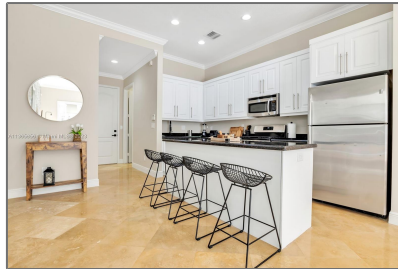

Residential Lease For Rent

2,166 Sqft - 1380 NE 24th St # 1380, Wilton
Manors, Florida 33305

Basic [Details](#)

Property Type: **Residential Lease**

Listing Type: **For Rent**

Listing ID: **A11365856**

Price: **\$4,850**