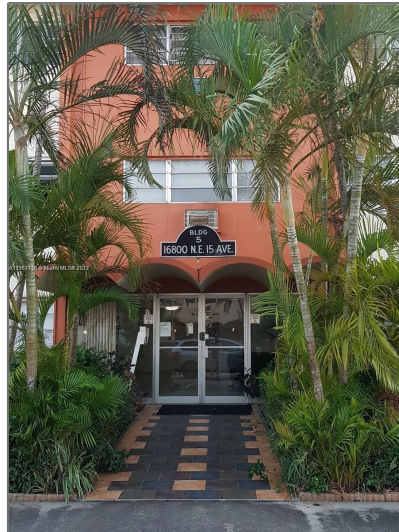

Residential Lease For Rent

746 Sqft - 16800 NE 15th Ave # 105, North Miami Beach, Florida 33162

Basic [Details](#)

Property Type: **Residential Lease**

Listing Type: **For Rent**

Listing ID: **A11361416**

Price: **\$1,600**

Address [Map](#)

Country: **US**

State: **FL**

County: **Miami-Dade County**

City: **North Miami Beach**

Zipcode: **33162**

Street: **16800 NE 15th Ave**
105

Building Name: **FOUNTAINVIEW**
CONDO NO 5