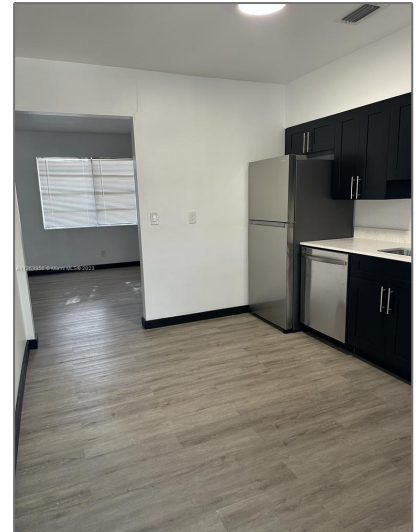

Residential Lease For Rent

1,652 Sqft - 725 NW 1st Ct # 2, Hallandale Beach, Florida 33009

Basic [Details](#)

Property Type: **Residential Lease**

Listing Type: **For Rent**

Listing ID: **A11363956**

Price: **\$2,350**