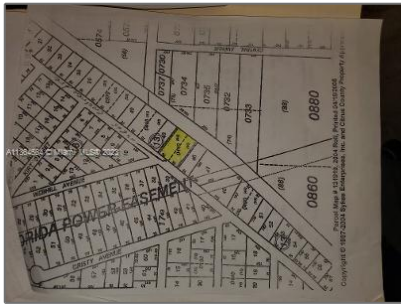

Commercial Land For Sale

- 44 S Crestview Ave, Inverness, Florida 34450

Basic Details

Property Type: **Commercial Land**

Listing Type: **For Sale**

Listing ID: **A11364664**

Price: **\$30,000**

Lot Area: **28,438 Sqft**

Address Map

Country: **US**

State: **FL**

County: **Citrus County**

City: **Inverness**

Zipcode: **34450**

Street: **44 S Crestview Ave**

Building Name: **Inverness Village**