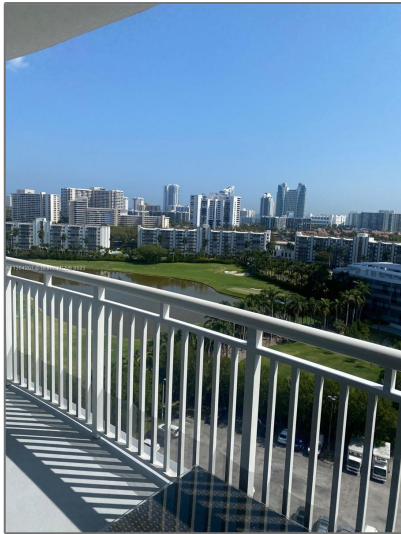

Residential Lease For Rent

1,081 Sqft - 1755 E Hallandale Beach Blvd #
1405E, Hallandale Beach, Florida 33009

Basic [Details](#)

Property Type: **Residential Lease**

Listing Type: **For Rent**

Listing ID: **A11364207**

State: **FL**

County: **Broward County**

City: **Hallandale Beach**

Zipcode: **33009**

Features

Swimming Pool: **Other**

Pet Allowed: **Maximum 20 Lbs**

Furnished: **Unfurnished**