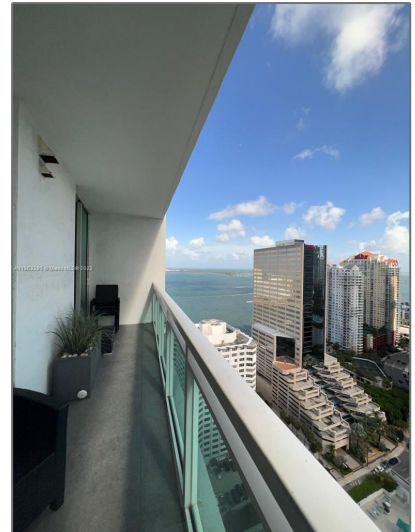

# Residential Lease For Rent

1,101 Sqft - 950 Brickell Bay Dr # 3105, Miami,  
Florida 33131