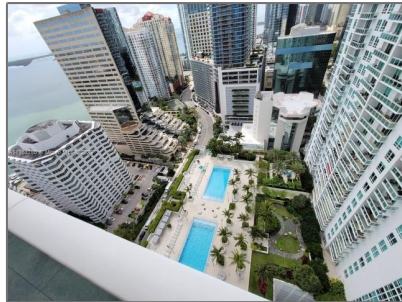

# Residential Lease For Rent

1,101 Sqft - 950 Brickell Bay Dr # 3105, Miami,  
Florida 33131