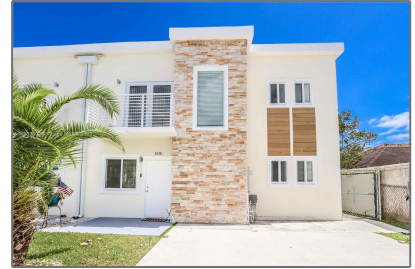

Residential Lease For Rent

1,476 Sqft - 26181 SW 135th Ct, Homestead,
Florida 33032

Basic [Details](#)

Property Type: **Residential Lease**

Listing Type: **For Rent**

Listing ID: **A11362802**

Price: **\$3,200**

Bedrooms: **4**

Bathrooms: **3**

Half Bathrooms: **1**

Square Footage: **1,476 Sqft**

Year Built: **2017**

Lot Area: **4,883 Sqft**

Address [Map](#)

Country: **US**

State: **FL**

County: **Miami-Dade County**

City: **Homestead**

Zipcode: **33032**

Street: **26181 SW 135th Ct**

Building Name: **VITRAN AT
NARANJA ESTATES**

Features

✓ Heating System: **Central**