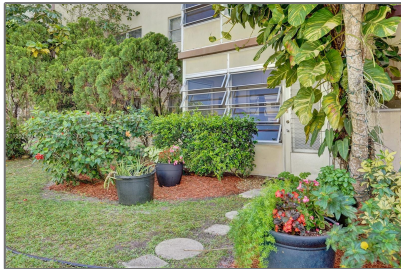

# Residential For Sale

980 Sqft - 4047 NW 16th St # 110, Lauderhill,  
Florida 33313