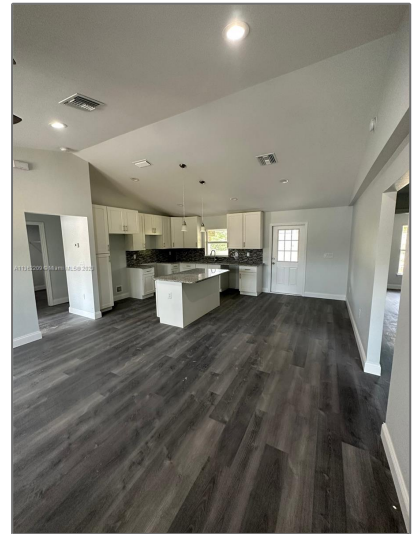

# Residential For Sale

- 5008 S Rosebud Circle, La Belle, Florida 33935

## Basic [Details](#)

Property Type:	<b>Residential</b>
Listing Type:	<b>For Sale</b>
Listing ID:	<b>A11362209</b>
Price:	<b>\$305,000</b>
Bedrooms:	<b>3</b>
Bathrooms:	<b>2</b>
Year Built:	<b>2023</b>