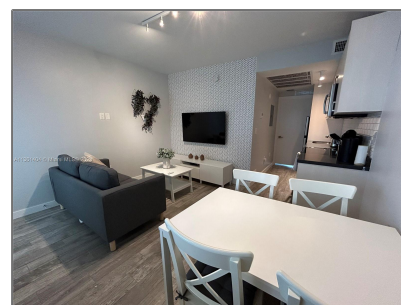

Residential Lease For Rent

412 Sqft - 1035 Euclid Ave # 27, Miami Beach,
Florida 33139

Basic [Details](#)

Property Type: **Residential Lease**

Listing Type: **For Rent**

Listing ID: **A11361404**

Price: **\$2,200**