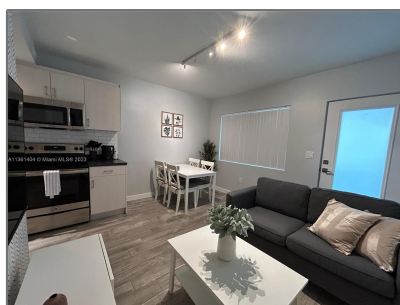

Residential Lease For Rent

412 Sqft - 1035 Euclid Ave # 27, Miami Beach,
Florida 33139

Basic [Details](#)

Property Type: **Residential Lease**

Listing Type: **For Rent**

Listing ID: **A11361404**

Price: **\$2,200**