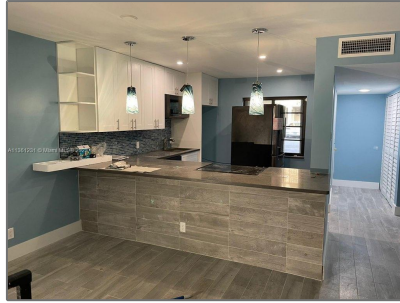

Residential For Sale

936 Sqft - 130 S Cypress Rd # 618, Pompano Beach, Florida 33060

Basic [Details](#)

Property Type: **Residential**

Listing Type: **For Sale**

Listing ID: **A11361231**

Price: **\$250,000**