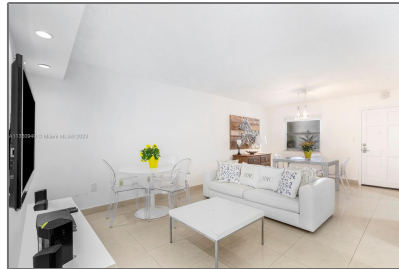

Residential Lease For Rent

828 Sqft - 201 Jefferson Ave # 2B, Miami Beach,
Florida 33139

Basic [Details](#)

Property Type: **Residential Lease**

Listing Type: **For Rent**

Listing ID: **A11360940**

Price: **\$3,500**