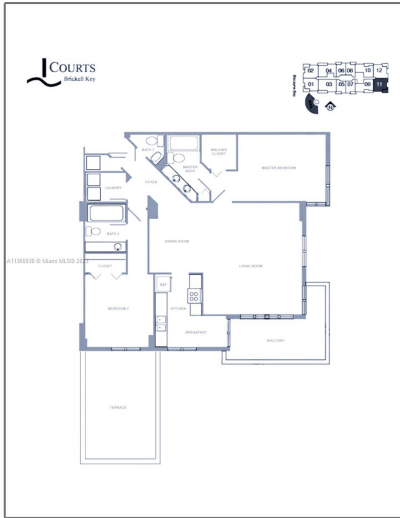

Residential Lease For Rent

1,397 Sqft - 801 Brickell Key Blvd # 711, Miami, Florida 33131

Basic [Details](#)

Property Type: **Residential Lease**

Listing Type: **For Rent**

Listing ID: **A11360930**

Price: **\$4,950**

Bedrooms: **2**

Bathrooms: **2**

Half Bathrooms: **1**

Square Footage: **1,397 Sqft**

Year Built: **2002**

Address [Map](#)

Country: **US**

State: **FL**

County: **Miami-Dade County**

City: **Miami**

Zipcode: **33131**

Street: **801 Brickell Key**

Features

✓ Heating System: **Central**

✓ Cooling System: **Central Air**

✓ View: **Other**

✓ Patio: **Porch/balcony**

✓ Furnished: **Unfurnished**

Bld # 711

Building Name: **COURTS BRICKELL
KEY CONDO**

Floor Number: **0**

Longitude: **W81° 48' 48"**

Latitude: **N25° 46' 7.2"**

Agent [Info](#)