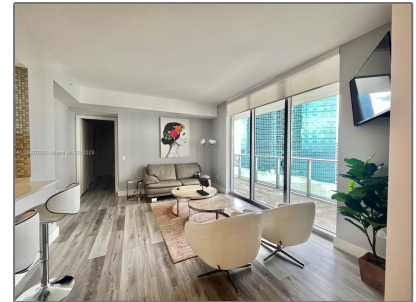

Residential Lease For Rent

653 Sqft - 1300 BRICKELL BAY DR # 2201,
Miami, Florida 33131

Basic Details

Property Type:	Residential Lease
Listing Type:	For Rent
Listing ID:	A11360788
Price:	\$3,600
Bedrooms:	1
Bathrooms:	1
Half Bathrooms:	1
Square Footage:	653 Sqft
Year Built:	2014

Address Map

Country:	US
State:	FL
County:	Miami-Dade County
City:	Miami
Zipcode:	33131
Street:	1300 BRICKELL BAY DR # 2201
Building Name:	BRICKELLHOUSE CONDO

Floor Number: **0**

Longitude: **W81° 48' 35.3"**