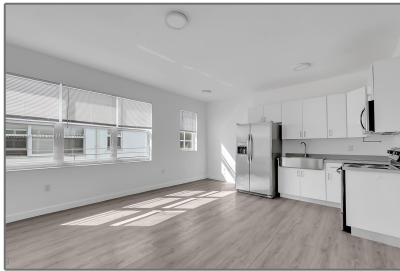

Residential Lease For Rent

- 402 NW 12th Ave # 101, Miami, Florida 33128

Basic [Details](#)

Property Type: **Residential Lease**

Listing Type: **For Rent**

Listing ID: **A11360341**

Price: **\$1,750**

Bedrooms: **1**