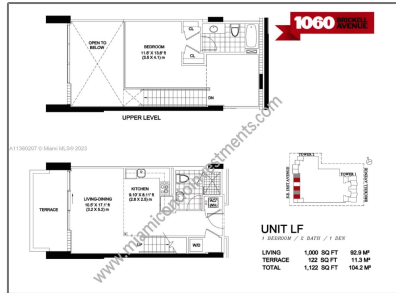

Residential Lease For Rent

1,000 Sqft - 1050 Brickell Ave # 1016, Miami,
Florida 33131

Basic Details

Property Type:	Residential Lease
Listing Type:	For Rent
Listing ID:	A11360207
Price:	\$3,200
Bedrooms:	1
Bathrooms:	2
Square Footage:	1,000 Sqft
Year Built:	2008

Address Map

Country:	US
State:	FL
County:	Miami-Dade County
City:	Miami
Zipcode:	33131
Street:	1050 Brickell Ave # 1016

Features

<input checked="" type="checkbox"/>	Swimming Pool:	Community, Private, In Ground
<input checked="" type="checkbox"/>	Heating System:	Central
<input checked="" type="checkbox"/>	Cooling System:	Central Air, Electric
<input checked="" type="checkbox"/>	View:	Garden, Other
<input checked="" type="checkbox"/>	Patio:	Open Balcony
<input checked="" type="checkbox"/>	Furnished:	Unfurnished