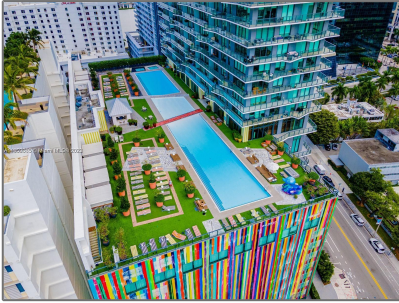

Residential Lease For Rent

649 Sqft - 1300 S Miami Ave # 2308, Miami,
Florida 33130

Basic Details

Property Type:	Residential Lease
Listing Type:	For Rent
Listing ID:	A11359685
Price:	\$3,650
Bedrooms:	1
Bathrooms:	1
Half Bathrooms:	1
Square Footage:	649 Sqft
Year Built:	2016

Address Map

Country:	US
State:	FL
County:	Miami-Dade County
City:	Miami
Zipcode:	33130
Street:	1300 S Miami Ave # 2308
Building Name:	1300 S MIAMI AVENUE CONDO
Floor Number:	0

Features

✓ Heating System:	Central
✓ Cooling System:	Central Air
✓ View:	Other, Water
✓ Pet Allowed:	Restrictions Or Possible Restrictions
✓ Patio:	Open Balcony
✓ Furnished:	Unfurnished