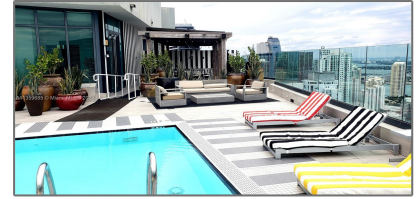

Residential Lease For Rent

649 Sqft - 1300 S Miami Ave # 2308, Miami,
Florida 33130

Basic Details

Property Type:	Residential Lease
Listing Type:	For Rent
Listing ID:	A11359685
Price:	\$3,650
Bedrooms:	1
Bathrooms:	1
Half Bathrooms:	1
Square Footage:	649 Sqft
Year Built:	2016

Address Map

Country:	US
State:	FL
County:	Miami-Dade County
City:	Miami
Zipcode:	33130
Street:	1300 S Miami Ave # 2308
Building Name:	1300 S MIAMI AVENUE CONDO
Floor Number:	0

Features

✓ Heating System:	Central
✓ Cooling System:	Central Air
✓ View:	Other, Water
✓ Pet Allowed:	Restrictions Or Possible Restrictions
✓ Patio:	Open Balcony
✓ Furnished:	Unfurnished