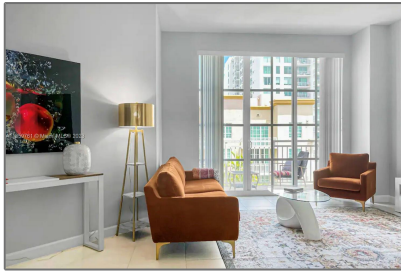

Residential Lease For Rent

986 Sqft - 410 Evernia St # 810, West Palm Beach, Florida 33401

Basic [Details](#)

Property Type:	Residential Lease
Listing Type:	For Rent
Listing ID:	A11359761
Price:	\$3,500
Bedrooms:	2
Bathrooms:	1
Half Bathrooms:	1
Square Footage:	986 Sqft
Year Built:	2007

Address [Map](#)

Country:	US
State:	FL
County:	Palm Beach County
City:	West Palm Beach
Zipcode:	33401
Street:	410 Evernia St # 810
Building Name:	WHITNEY CONDO
Floor Number:	0

Features

✓	Swimming Pool:	Heated, Community, Above Ground
✓	Heating System:	Central
✓	Cooling System:	Central Air, Ceiling Fan(s)
✓	Pet Allowed:	Restrictions Or Possible Restrictions
✓	Furnished:	Furnished