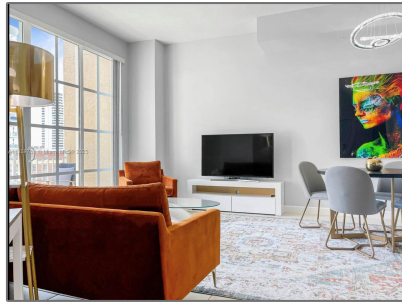

Residential Lease For Rent

986 Sqft - 410 Evernia St # 810, West Palm Beach, Florida 33401

Basic [Details](#)

Property Type:	Residential Lease
Listing Type:	For Rent
Listing ID:	A11359761
Price:	\$3,500
Bedrooms:	2
Bathrooms:	1
Half Bathrooms:	1
Square Footage:	986 Sqft
Year Built:	2007

Address [Map](#)

Country:	US
State:	FL
County:	Palm Beach County
City:	West Palm Beach
Zipcode:	33401
Street:	410 Evernia St # 810
Building Name:	WHITNEY CONDO
Floor Number:	0

Features

✓	Swimming Pool:	Heated, Community, Above Ground
✓	Heating System:	Central
✓	Cooling System:	Central Air, Ceiling Fan(s)
✓	Pet Allowed:	Restrictions Or Possible Restrictions
✓	Furnished:	Furnished