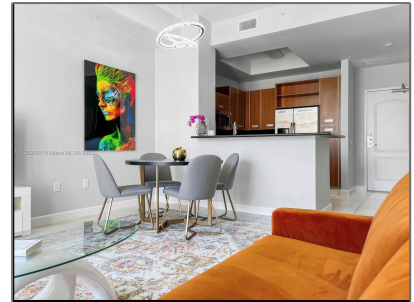

Residential Lease For Rent

986 Sqft - 410 Evernia St # 810, West Palm Beach, Florida 33401

Basic [Details](#)

Property Type:	Residential Lease
Listing Type:	For Rent
Listing ID:	A11359761
Price:	\$3,500
Bedrooms:	2
Bathrooms:	1
Half Bathrooms:	1
Square Footage:	986 Sqft
Year Built:	2007

Address [Map](#)

Country:	US
State:	FL
County:	Palm Beach County
City:	West Palm Beach
Zipcode:	33401
Street:	410 Evernia St # 810
Building Name:	WHITNEY CONDO
Floor Number:	0

Features

✓	Swimming Pool:	Heated, Community, Above Ground
✓	Heating System:	Central
✓	Cooling System:	Central Air, Ceiling Fan(s)
✓	Pet Allowed:	Restrictions Or Possible Restrictions
✓	Furnished:	Furnished