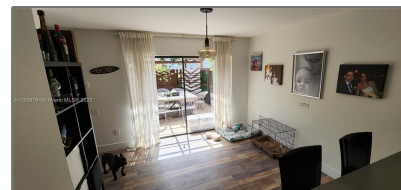

# Residential Lease For Rent

1,500 Sqft - 6724 SW 114th Pl # B, Miami, Florida 33173