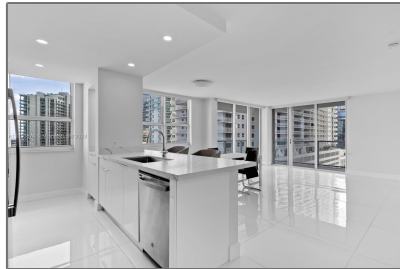

Residential Lease For Rent

1,200 Sqft - 1155 Brickell Bay Dr # 1501, Miami, Florida 33131

Basic [Details](#)

Property Type: **Residential Lease**

Listing Type: **For Rent**

Listing ID: **A11350874**

Price: **\$4,999**