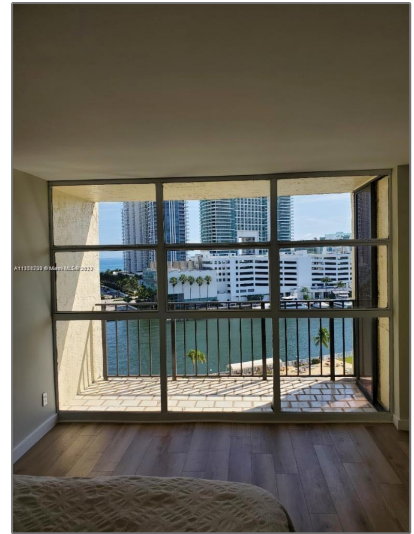

# Residential Lease For Rent

1,075 Sqft - 600 Parkview Dr # 1022, Hallandale Beach, Florida 33009